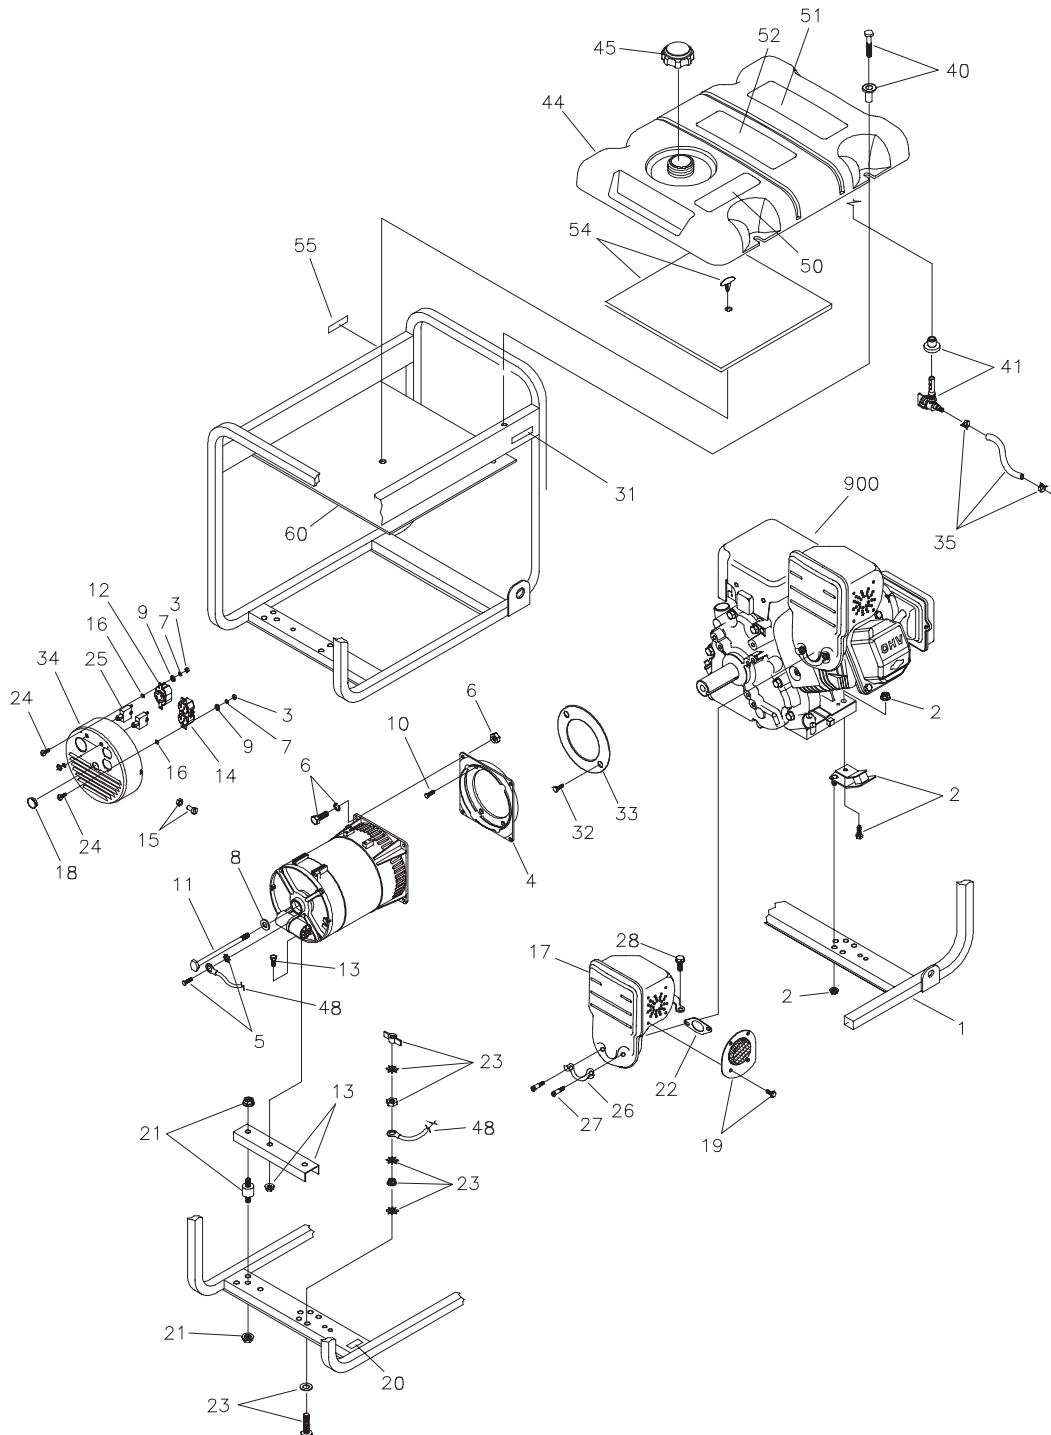

## EXPLODED VIEW - PARTS LIST

<b>Item</b>	<b>Part #</b>	<b>Description</b>	<b>Item</b>	<b>Part #</b>	<b>Description</b>
1	B195681GS	CRADLE	32	*	HHCS, 5/16" x 3/4" SEMS
2	194150GS	KIT, Mount, Vibration, 45°	33	B4260GS	DISK, Air Blocker
3	*	NUT, M4 - 0.7	34	194587GS	TERMINAL BOX, with Hardware
4	194364GS	ADAPTER, Engine	35	194265GS	KIT, Fuel Hose w/Clamps
5	194623GS	KIT, Grounding Hardware	40	194398GS	KIT, Hardware Fuel Tank
6	194151GS	KIT, Hardware Mounting, Alt	41	192980GS	KIT, Valve, Fuel
7	*	WASHER, #8 Lock	44	194217GS	ASSY, Tank, Fuel (Includes Items 41, 50, 51 & 52)
8	96796GS	WASHER, M8 Flat	45	90878GS	CAP, Fuel
9	*	WASHER, M4 Flat	48	194622GS	WIRE, Ground Mount
10	190274BGS	SBHCS, 3/8-16 x 3/4 Lg.	50	188333GS	DECAL, Gas Fill
11	45757GS	HHCS, M6 - 1.0 x 25	51	194799GS	DECAL, Danger
12	43437GS	OUTLET, 120/240V, 30A	52	189235GS	DECAL, Start Instructions
13	194608GS	KIT, Alt Support w/ Hardware	54	194448GS	KIT, Insulation with Clip
14	68759GS	OUTLET, 120V, 20A, Duplex	55	191435GS	DECAL, Fuel Shut-off
15	194584GS	KIT, Hardware Terminal Box	60	193452GS	SHIELD, Heat
16	*	WASHER, Shakeproof, Int. #8	900	§	ENGINE
17	697252	MUFFLER			
18	194366GS	CAP			
19	392390	SPARK ARRESTER, w/ Screws			
20	B4986GS	DECAL, Ground, Green			
21	194153GS	KIT, Vibration			
22	697255	GASKET, Exhaust			
23	194154GS	KIT, Grounding Hardware			
24	*	SCREW, PH M4 x 12			
25	75207GS	BREAKER, Circuit, 20A			
26	695400	TAB, Locking			
27	695399	SCREW, Shoulder			
28	695312	SCREW			
31	191436GS	DECAL, Hot Muffler			

## EXPLODED VIEW AND PARTS LIST - WHEEL KIT

Item	Part #	Description
1	189715GS	ASSY, Handle (Includes Item 9)
2	B1764GS	SUPPORT, Leg
3	52858GS	NUT, Locking Hex M8 - 1.25
4	*	HHCS, M8 - 1.25 x 45
5	192006AGS	AXLE
6	87280GS	WHEEL
7	192050GS	E-RING
8	*	WASHER, Flat 1/2"
9	189718GS	GRIP